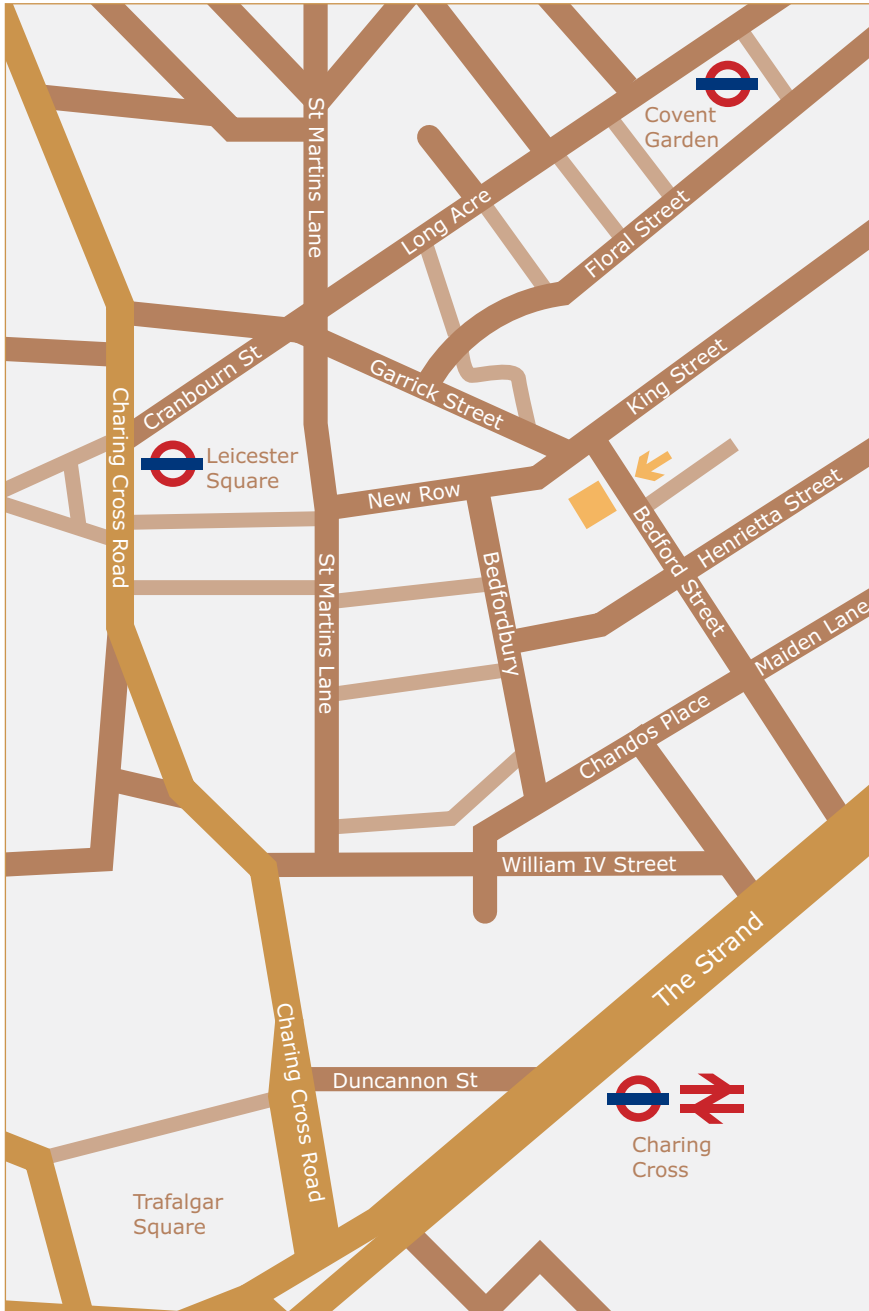

ALCHEMY

From Leicester Square Station: Take Exit No 4

Leave the station at exit no 4 and head east along Cranbourn Street. At the junction bear right onto Garrick Street and continue along this road passing the Roundhouse Pub on your right. The road then becomes Bedford Street and number 25 is just past Tesco on the right.

From Charing Cross Station

Leave the station by the main entrance and turn right on to The Strand. Cross the road at the pedestrian crossing (by Superdrug) and continue right along the Strand. Take the second left into Bedford Street (Pret à Manger is on the corner) and continue up the road crossing Chandos Place. 25 Bedford Street is on your left.