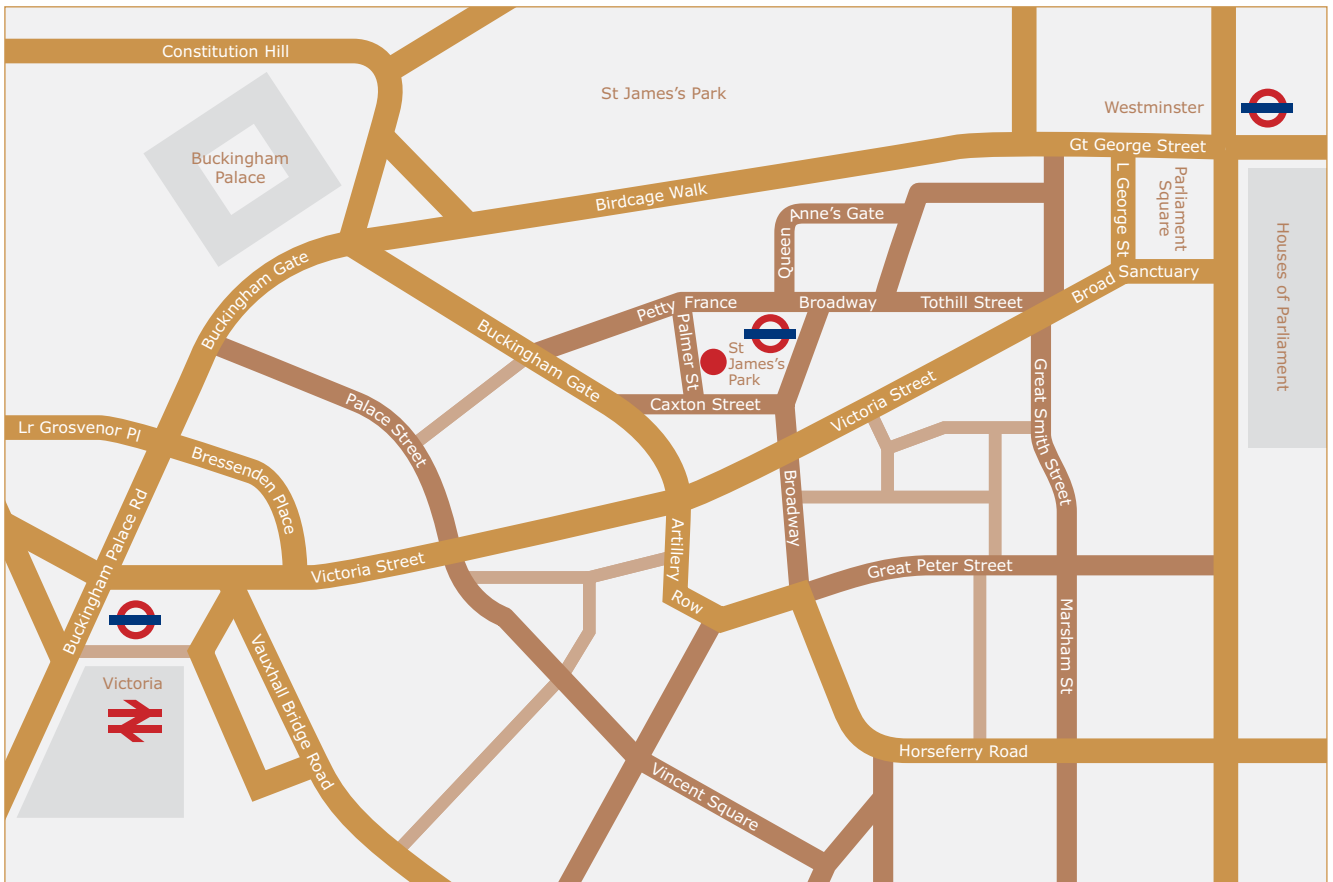

## Victoria station:

On leaving the station, cross to Victoria Street. Continue straight on then turn left into Buckingham Gate. Turn right into Caxton Street and then left into Palmer Street. 21 Palmer Street is the round building on your right.

## St James's Park station:

Follow the signs to the Victoria Street exit at the western end of the platform. Turn left out of the station and 21 Palmer Street is the round building immediately on your left.

## Westminster station:

Take exit 4 and turn right into Bridge Street. Walk along Great George Street, past Parliament Square and then cross into Little George Street. Continue to Broad Sanctuary and bear right into Tothill Street. Continue straight ahead along Broadway and Petty France then turn left into Palmer Street. 21 Palmer Street is the round building on your left.